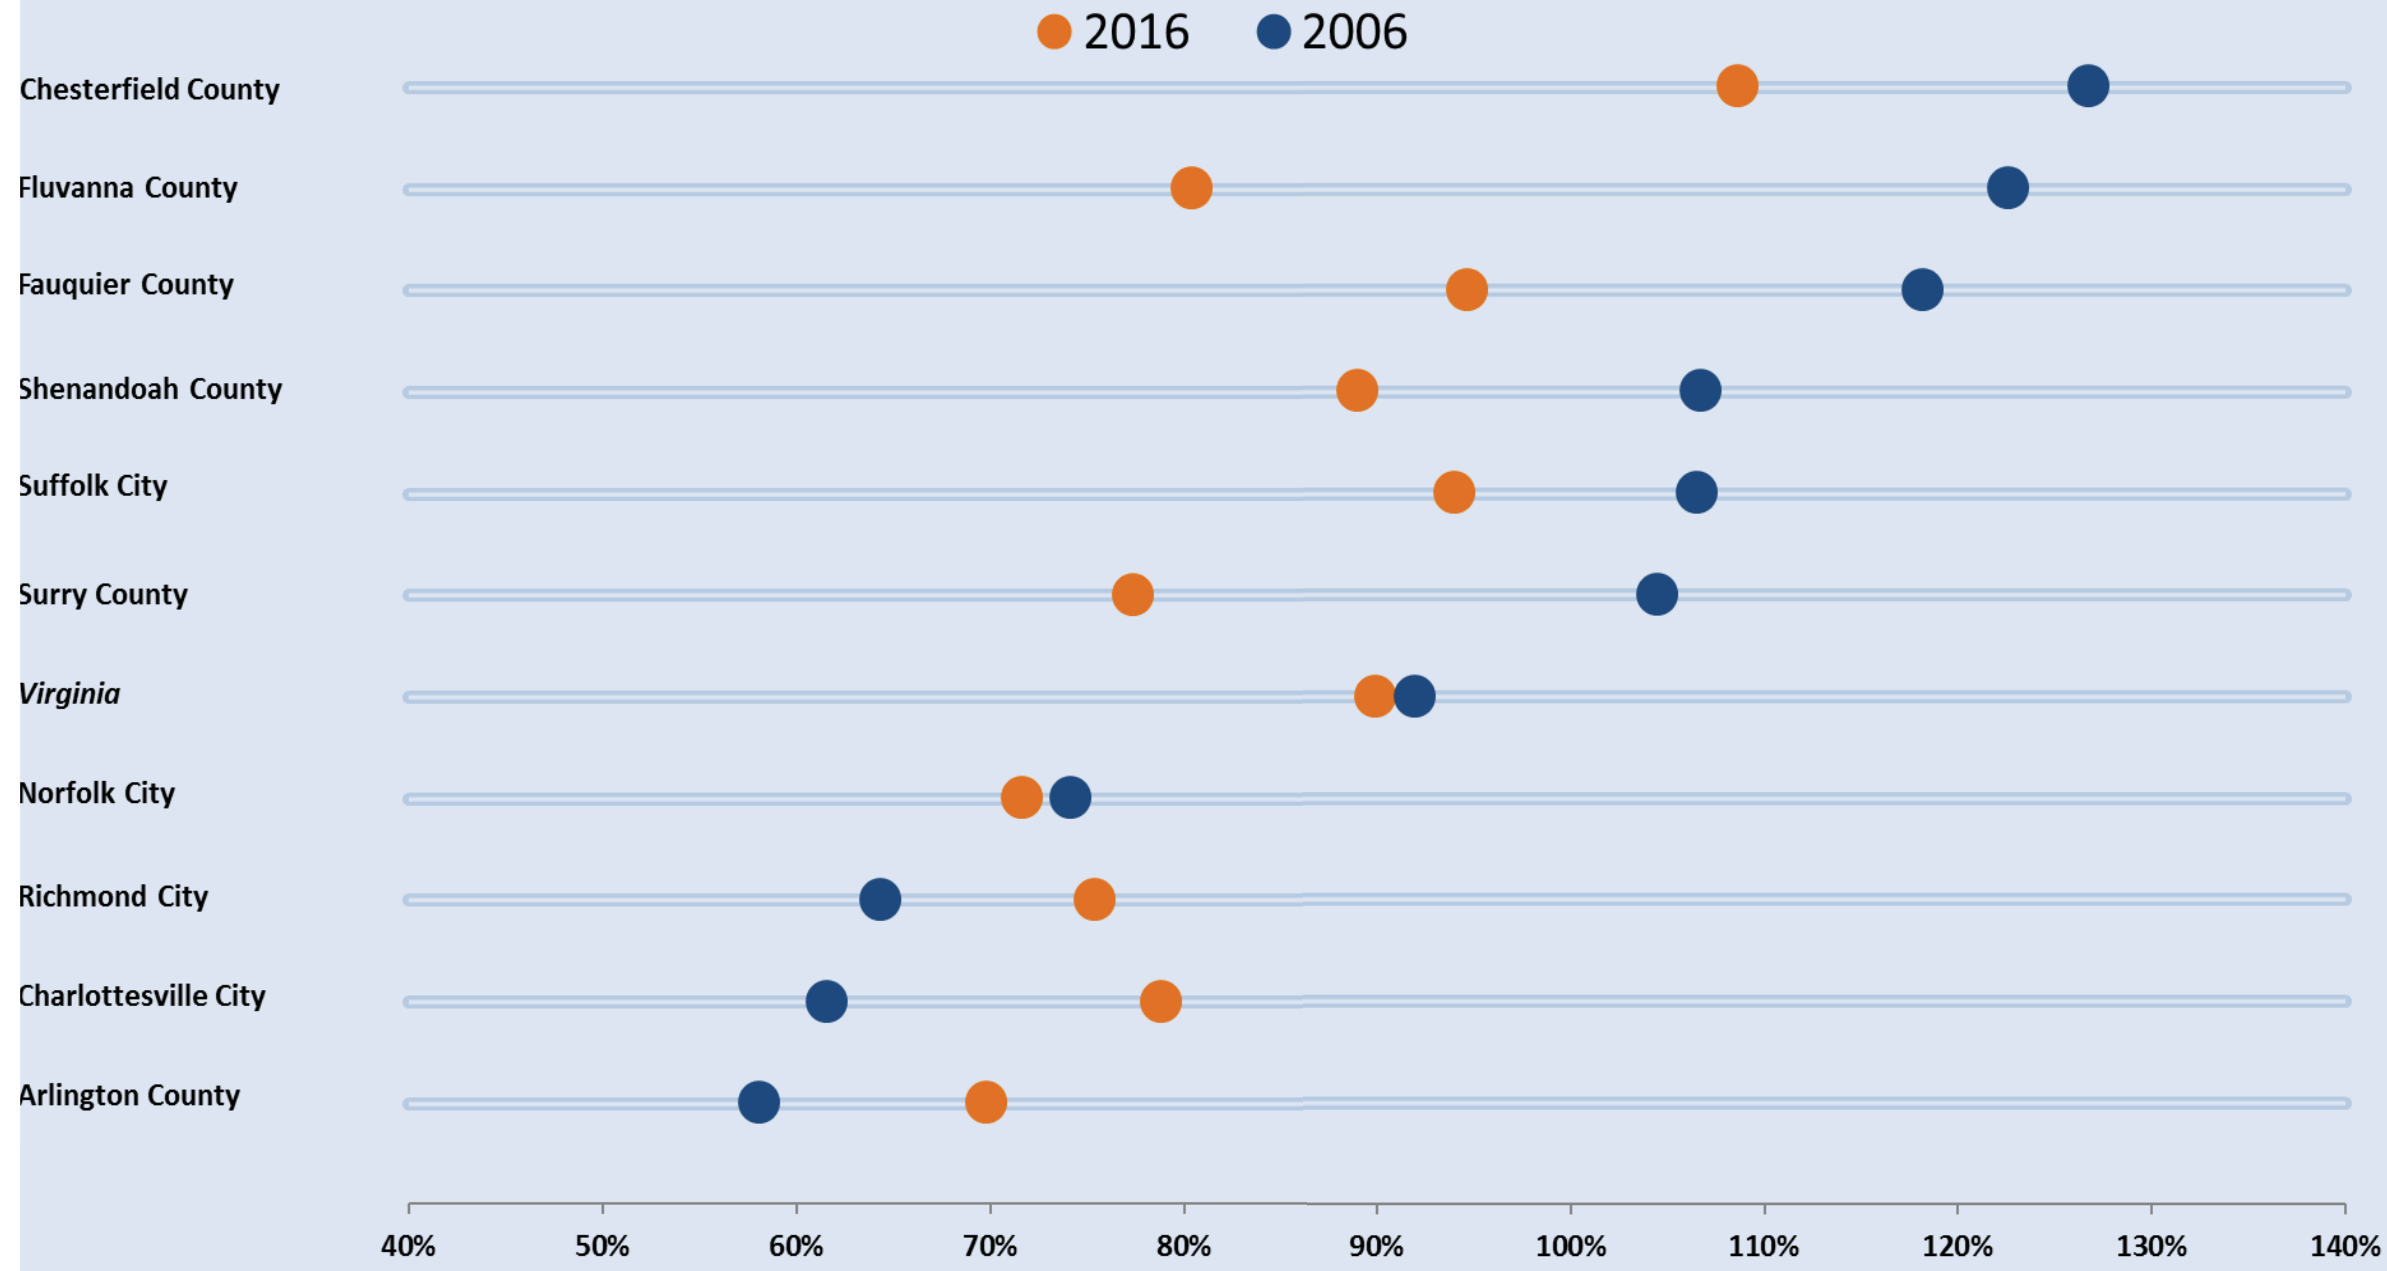

Permits Issued for New Residential Units in Charlottesville

Charlottesville Yield Rate: Students per 100 Residential Units

Ratio of Charlottesville Kindergarten Enrollment to Births Five Years Earlier

Ratio of Kindergarten enrollment to births five years prior

K-12 Enrollment Growth 2010 to 2016